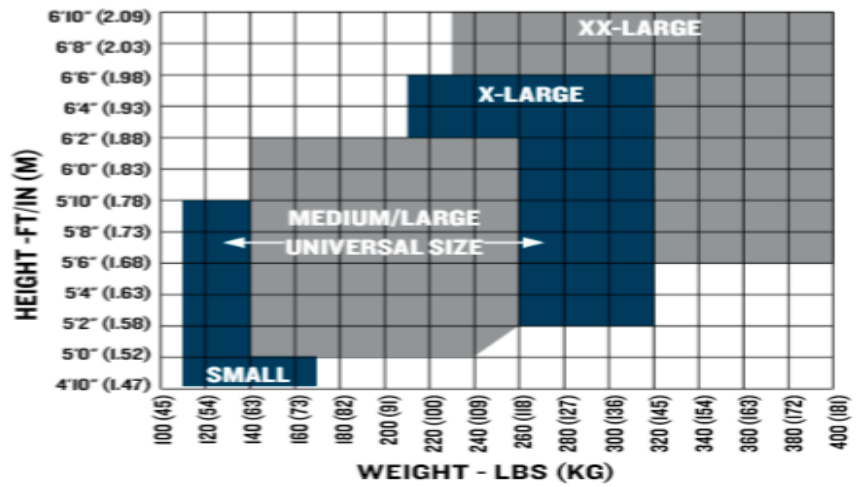

EVERDAY PRICE      SHOW SPECIAL

\$47.99 EA      \$36.69 EA

TONGUE BUCKLE LEGS IN STOCK!!

EVERDAY PRICE      SHOW SPECIAL

\$66.44 EA      \$56.11 EA

TONGUE BUCKLE LEGS IN STOCK!!

Please visit  
[www.wernerco.com/us/products/fall-protection](http://www.wernerco.com/us/products/fall-protection)  
 for the entire line of  
**Werner Fall Protection**

## HARNESS SIZE CHART

**MAX PATROL** MAXIMUM FREEDOM OF MOVEMENT  
Self Retracting Lifelines

- 20' LENGTH**  
R410020LE 9.3 lbs
- 30' LENGTH**  
R410030LE 9.9 lbs
- 65' LENGTH**  
R410065LE 18 lbs

**Show Price \$390.40**  
**Show Price \$431.36**  
**Show Price \$554.24**